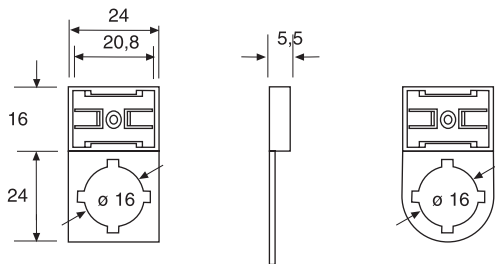

**SIM 24**

Label holder - Black

- SIM 24.PTQ
- SIM 24.PTT

Protective slide  
SIM 24.VPK

Legend label - White  
SIM 24.TOW

**SIM 30**

Label holder - Black

- SIM 30.PTQ
- SIM 30.PTT

Protective slide  
SIM 30.VPK

Legend label - White  
SIM 30.TOW

Accessories

Lamp test network  
ESA.LT2

Double Tabs 2,8 x 0,8  
COM.DF 2,8

Reducer ring  
ARF.22/16

Reducer ring  
ARF.30/22

ø 16  
Mounting key  
ACK.16

ø 22  
Mounting key  
ACK.22