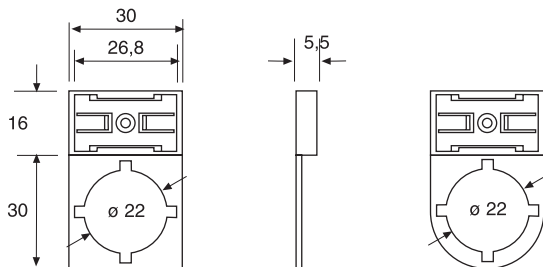

**SIM 24**

Label holder - Black

- SIM 24.PTQ
- SIM 24.PTT

Protective slide  
SIM 24.VPK

Legend label - White  
SIM 24.TOW

**SIM 30**

Label holder - Black

- SIM 30.PTQ
- SIM 30.PTT

Protective slide  
SIM 30.VPK

Legend label - White  
SIM 30.TOW

Accessories

Lamp test network  
ESA.LT2

Double Tabs 2,8 x 0,8  
COM.DF 2,8

Reducer ring  
ARF.22/16

Reducer ring  
ARF.30/22

ø 16  
Mounting key  
ACK.16

ø 22  
Mounting key  
ACK.22