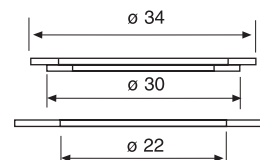

Protective slide  
SIM 30.VPK

Legend label - White  
SIM 30.TOW

Accessories

Lamp test network  
ESA.LT2

Double Tabs 2,8 x 0,8  
COM.DF 2,8

Reducer ring  
ARF.22/16

Reducer ring  
ARF.30/22

ø 16  
Mounting key  
ACK.16